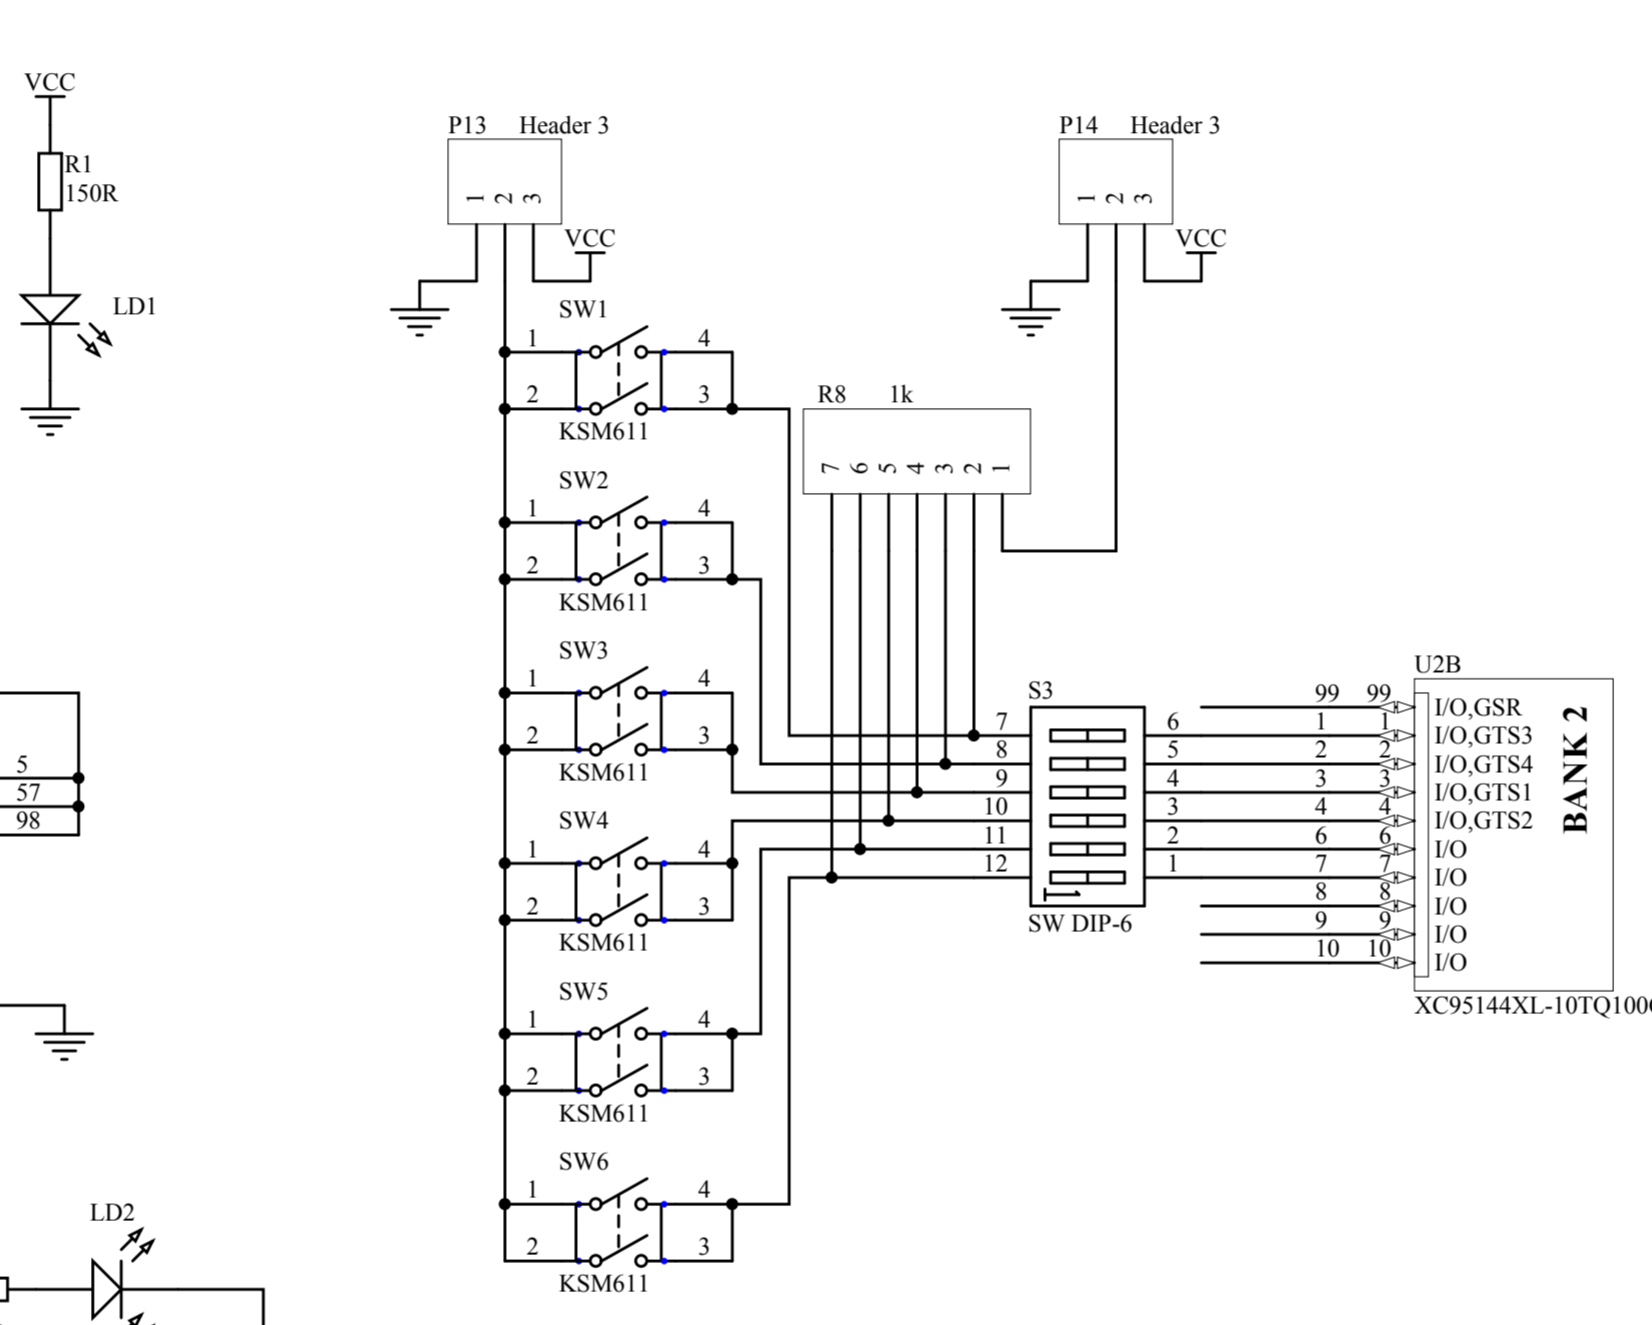

JTAG Programming interface

Title		
Size	Number	Revision
A2		
Date:	17. 3. 2008	Sheet of
File:	C:\Projects\...DB_XC95144XL_TQ100.Sch	Down By: