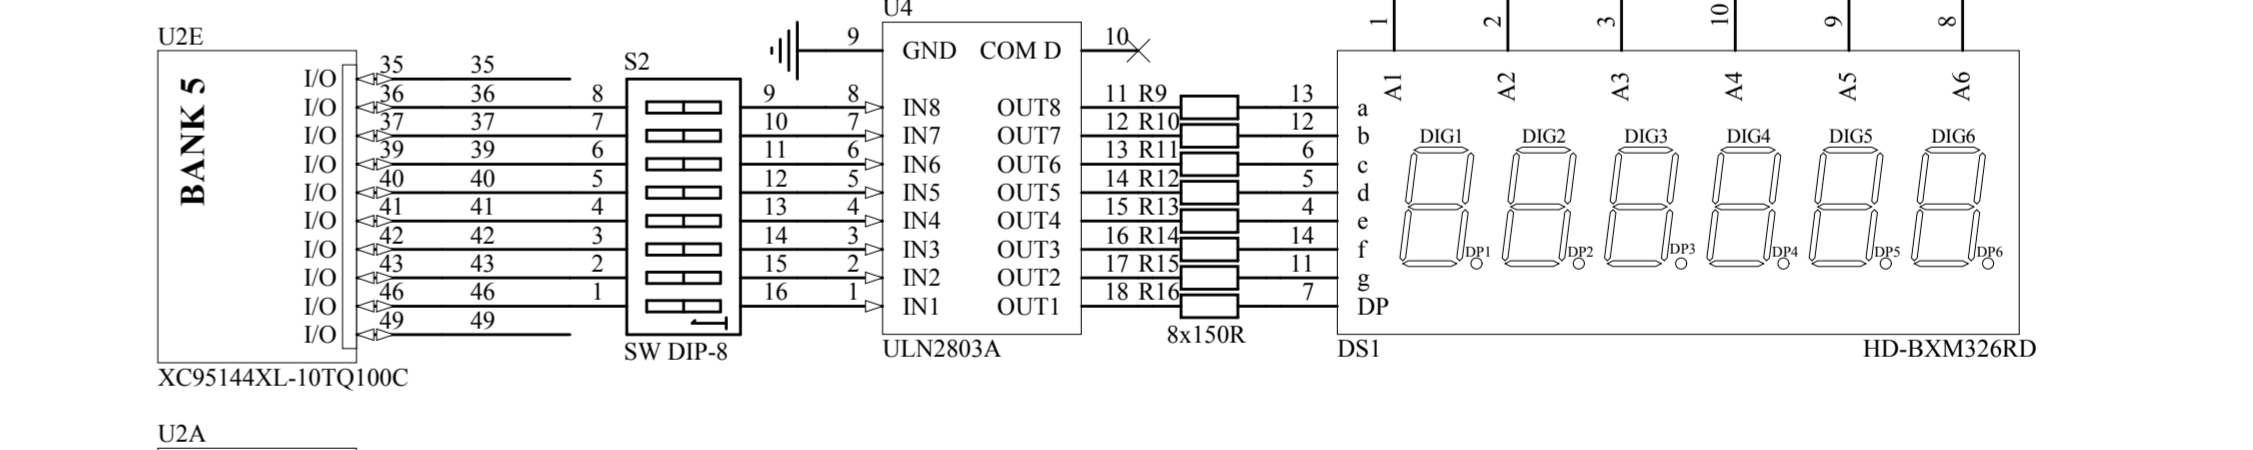

JTAG Programming interface

Title		
Size	Number	Revision
A2		
Date:	17. 3. 2008	Sheet of
File:	C:\Projects\...DB_XC95144XL_TQ100.Sch	Down By: