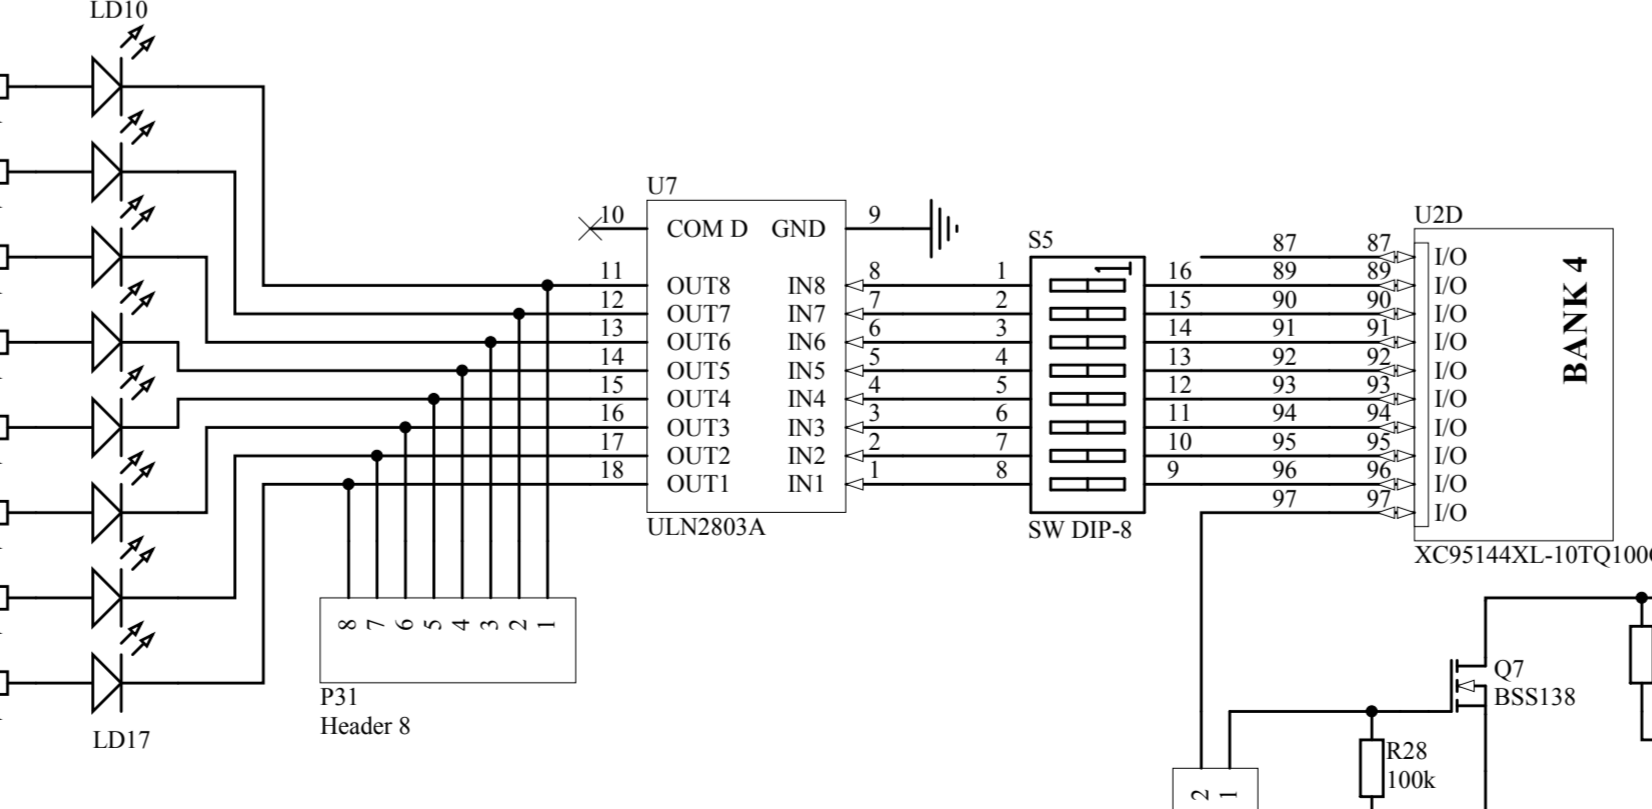

JTAG Programming interface

Title		
Size	Number	Revision
A2		
Date:	17. 3. 2008	Sheet of
File:	C:\Projects\...DB_XC95144XL_TQ100.Sch	Down By: