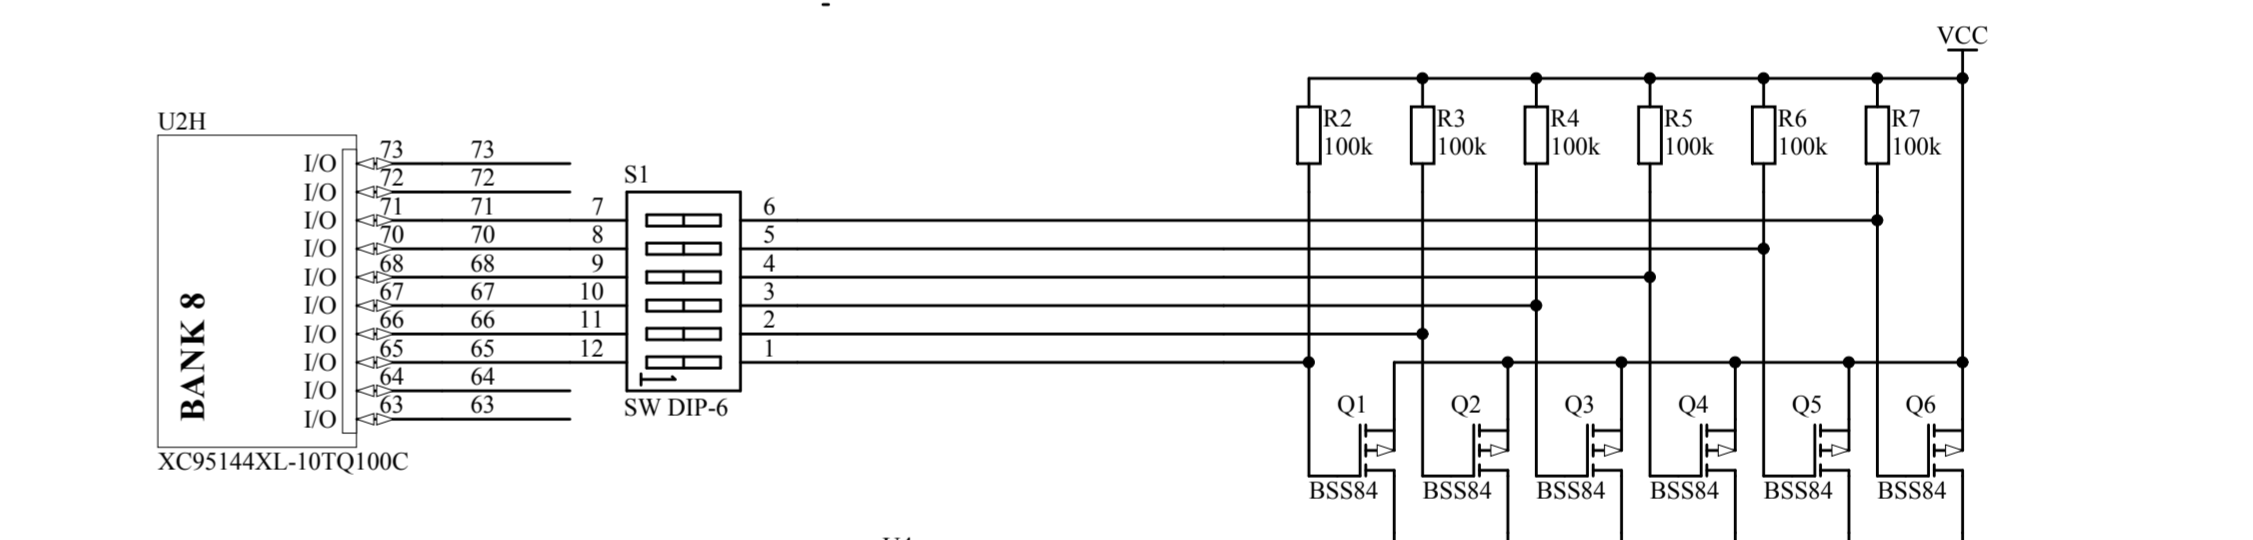

JTAG Programming interface

Title		
Size	Number	Revision
A2		
Date:	17. 3. 2008	Sheet of
File:	C:\Projects\...DB_XC95144XL_TQ100.Sch	Down By: