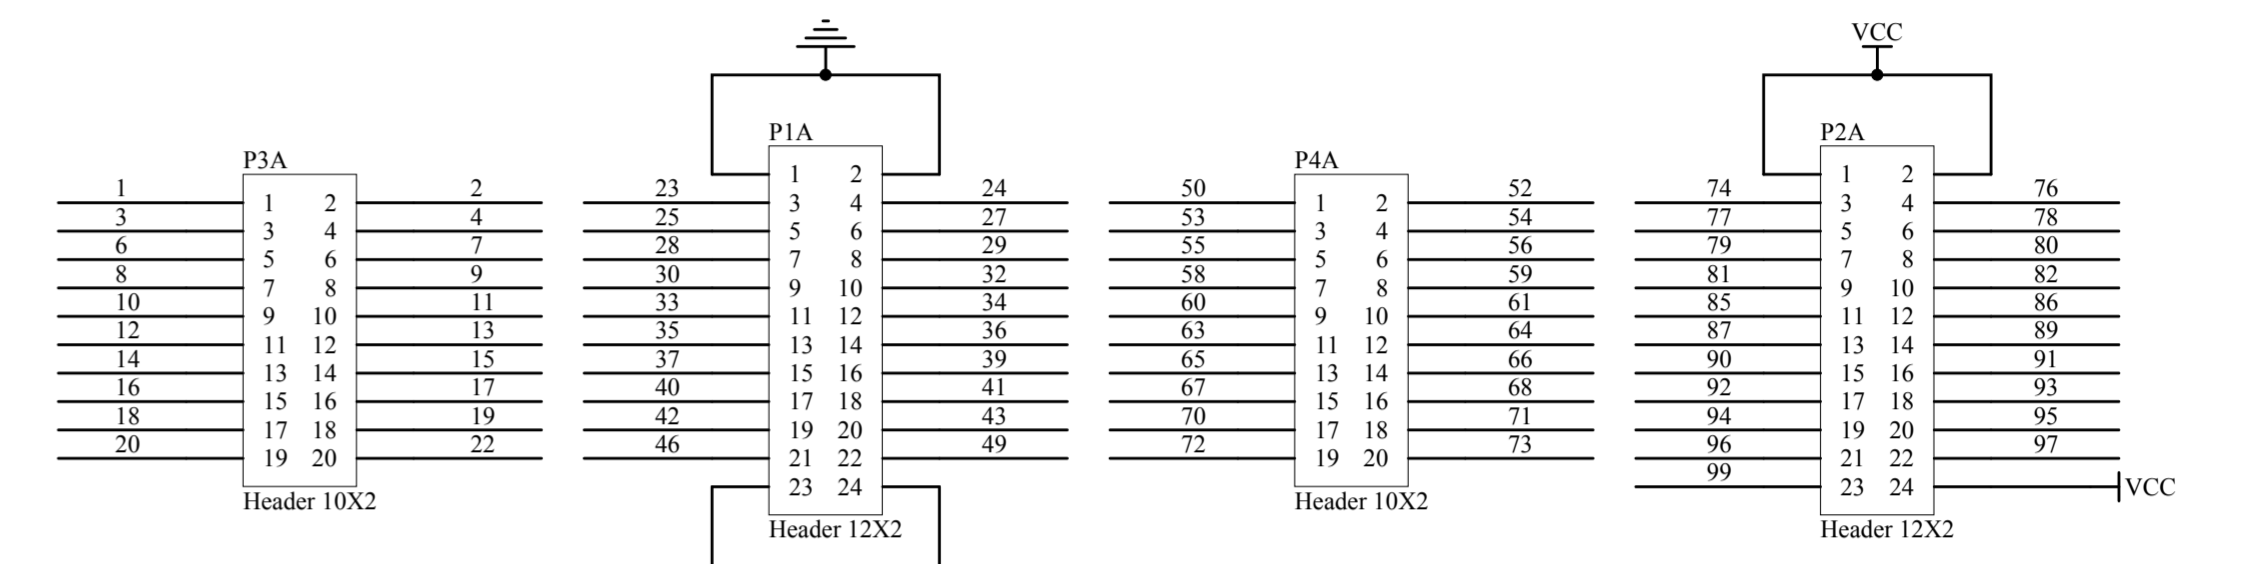

JTAG Programming interface

Title		
Size	Number	Revision
A2		
Date:	17. 3. 2008	Sheet of
File:	C:\Projects\...DB_XC95144XL_TQ100.Sch	Down By: