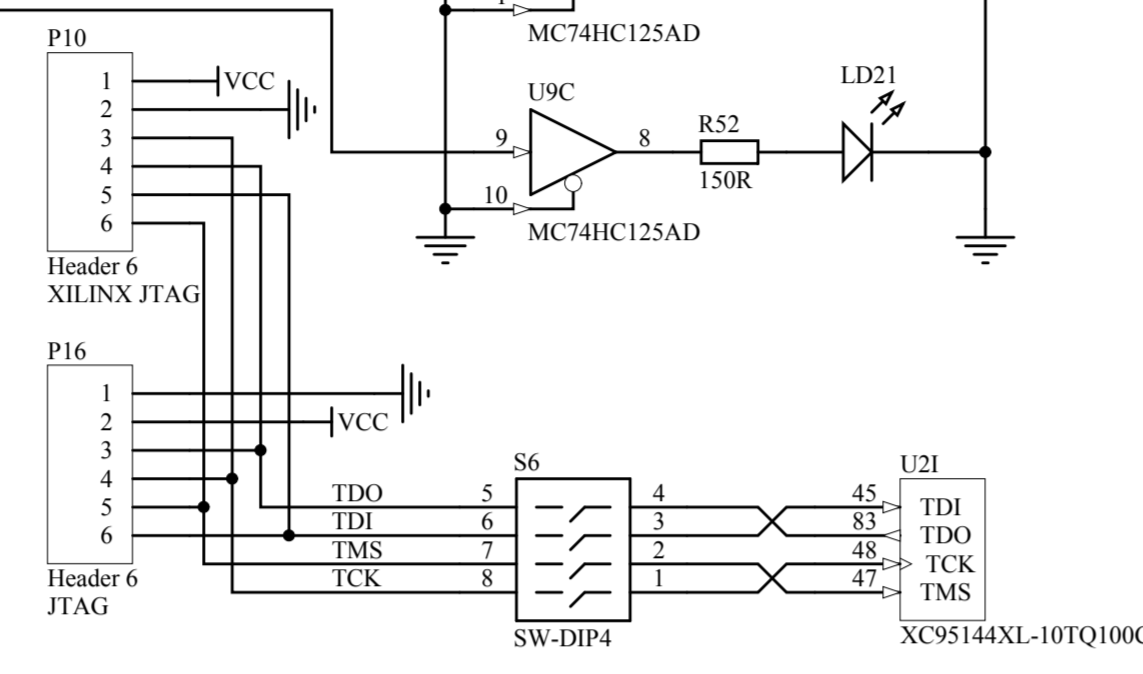

JTAG Programming interface

Title		
Size	Number	Revision
A2		
Date:	17. 3. 2008	Sheet of
File:	C:\Projects\...DB_XC95144XL_TQ100.Sch	Down By: