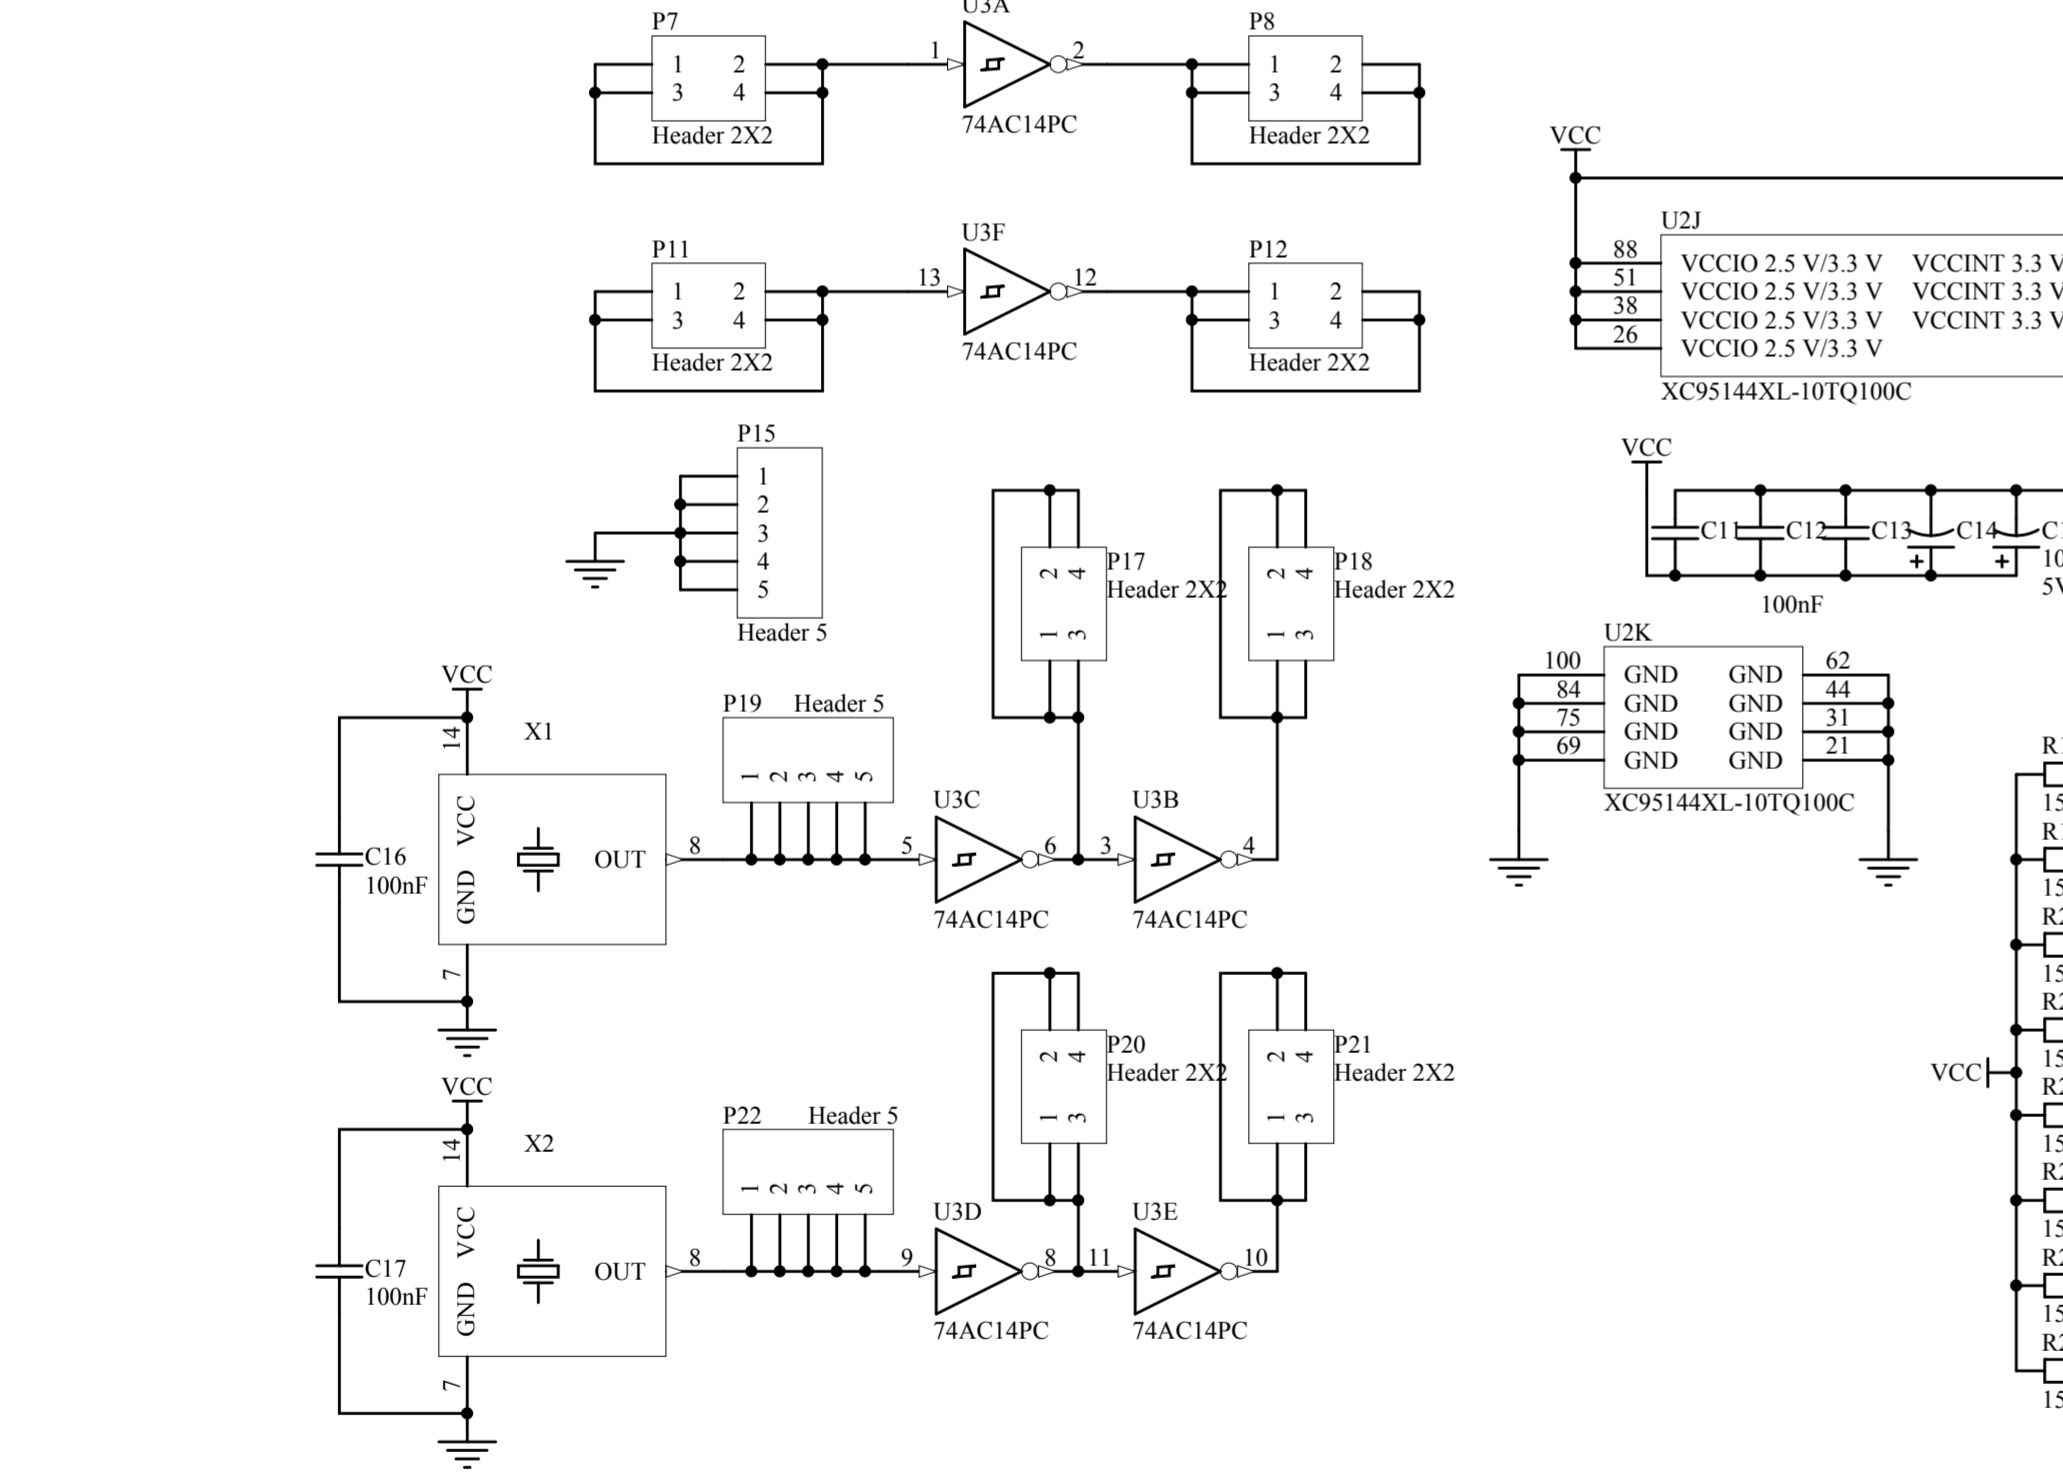

JTAG Programming interface

Title		
Size	Number	Revision
A2		
Date:	17. 3. 2008	Sheet of
File:	C:\Projects\...DB_XC95144XL_TQ100.Sch	Down By: