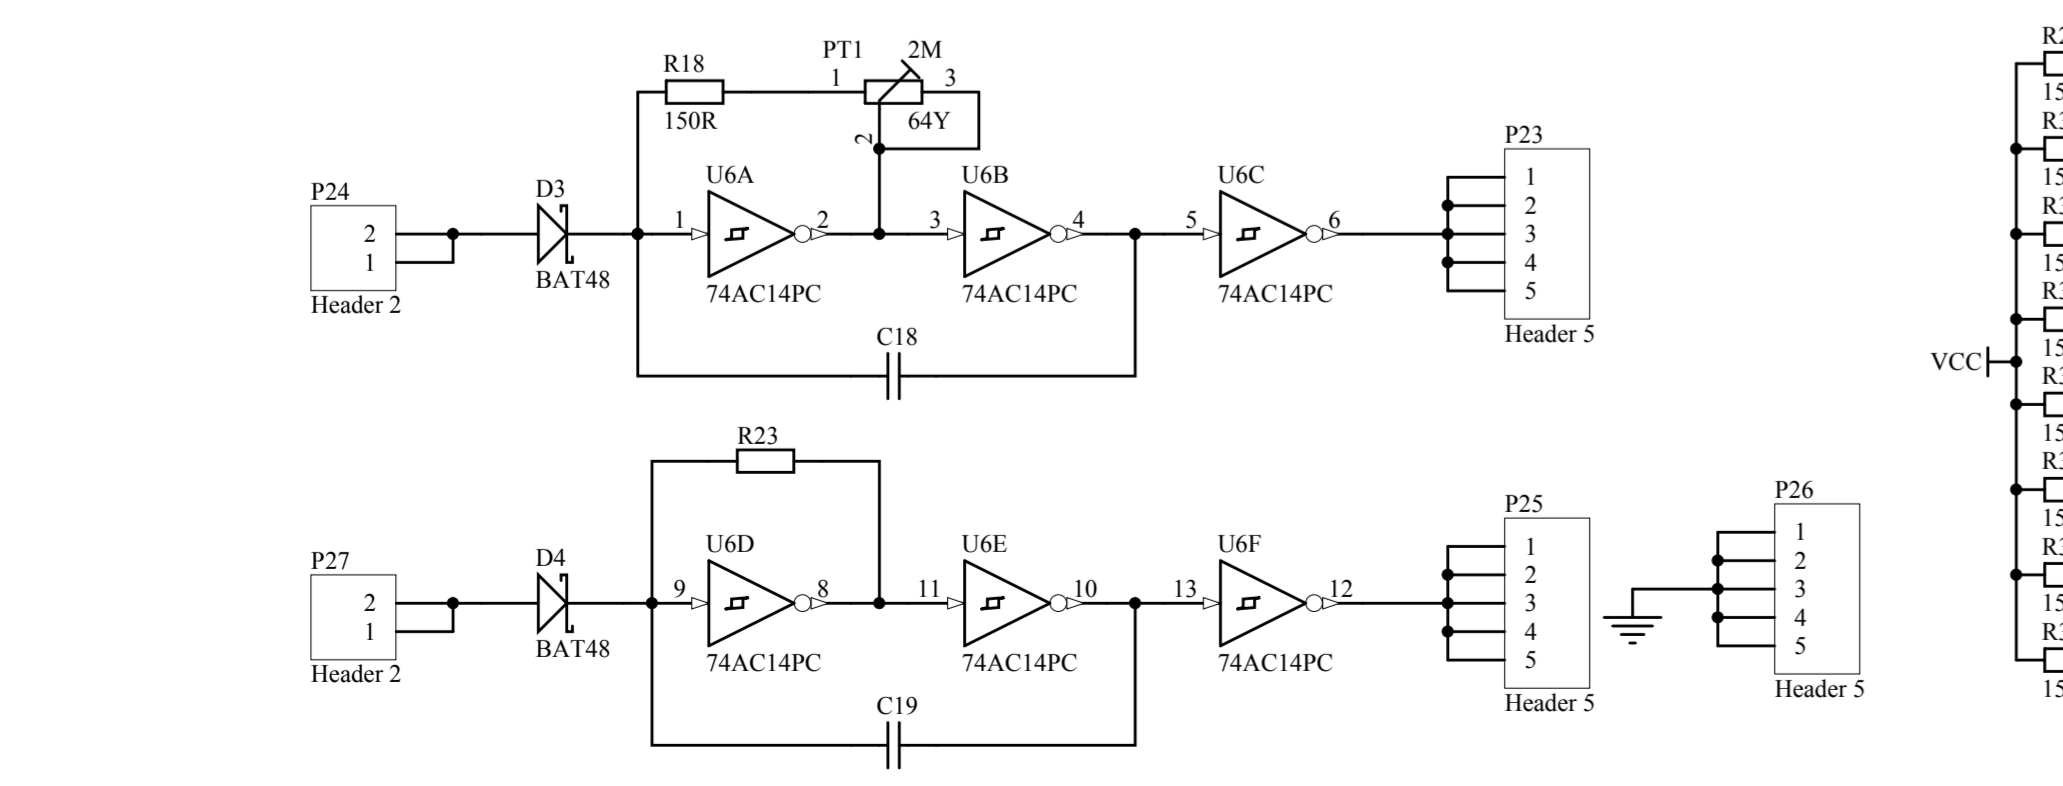

JTAG Programming interface

Title		
Size	Number	Revision
A2		
Date:	17. 3. 2008	Sheet of
File:	C:\Projects\...DB_XC95144XL_TQ100.Sch	Down By: