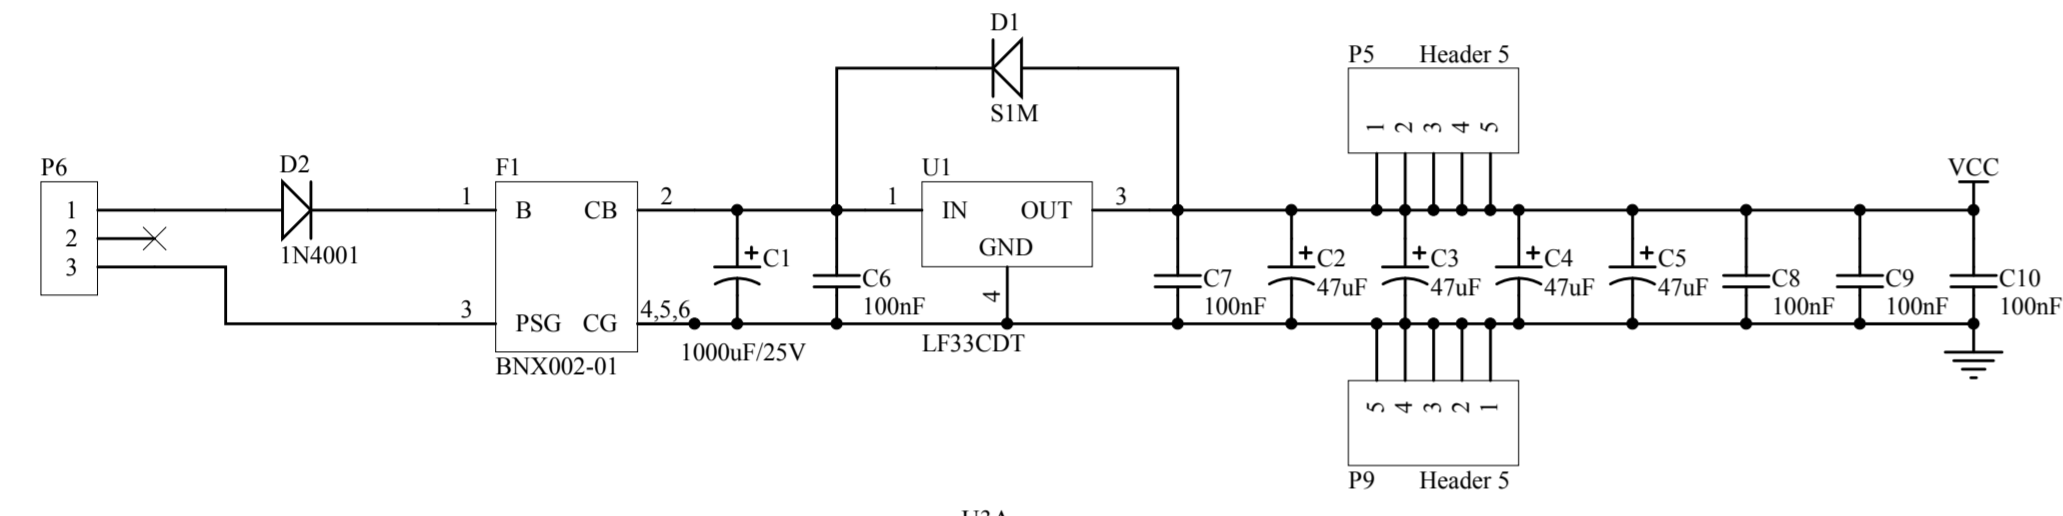

JTAG Programming interface

Title		
Size	Number	Revision
A2		
Date:	17. 3. 2008	Sheet of
File:	C:\Projects\...DB_XC95144XL_TQ100.Sch	Down By: