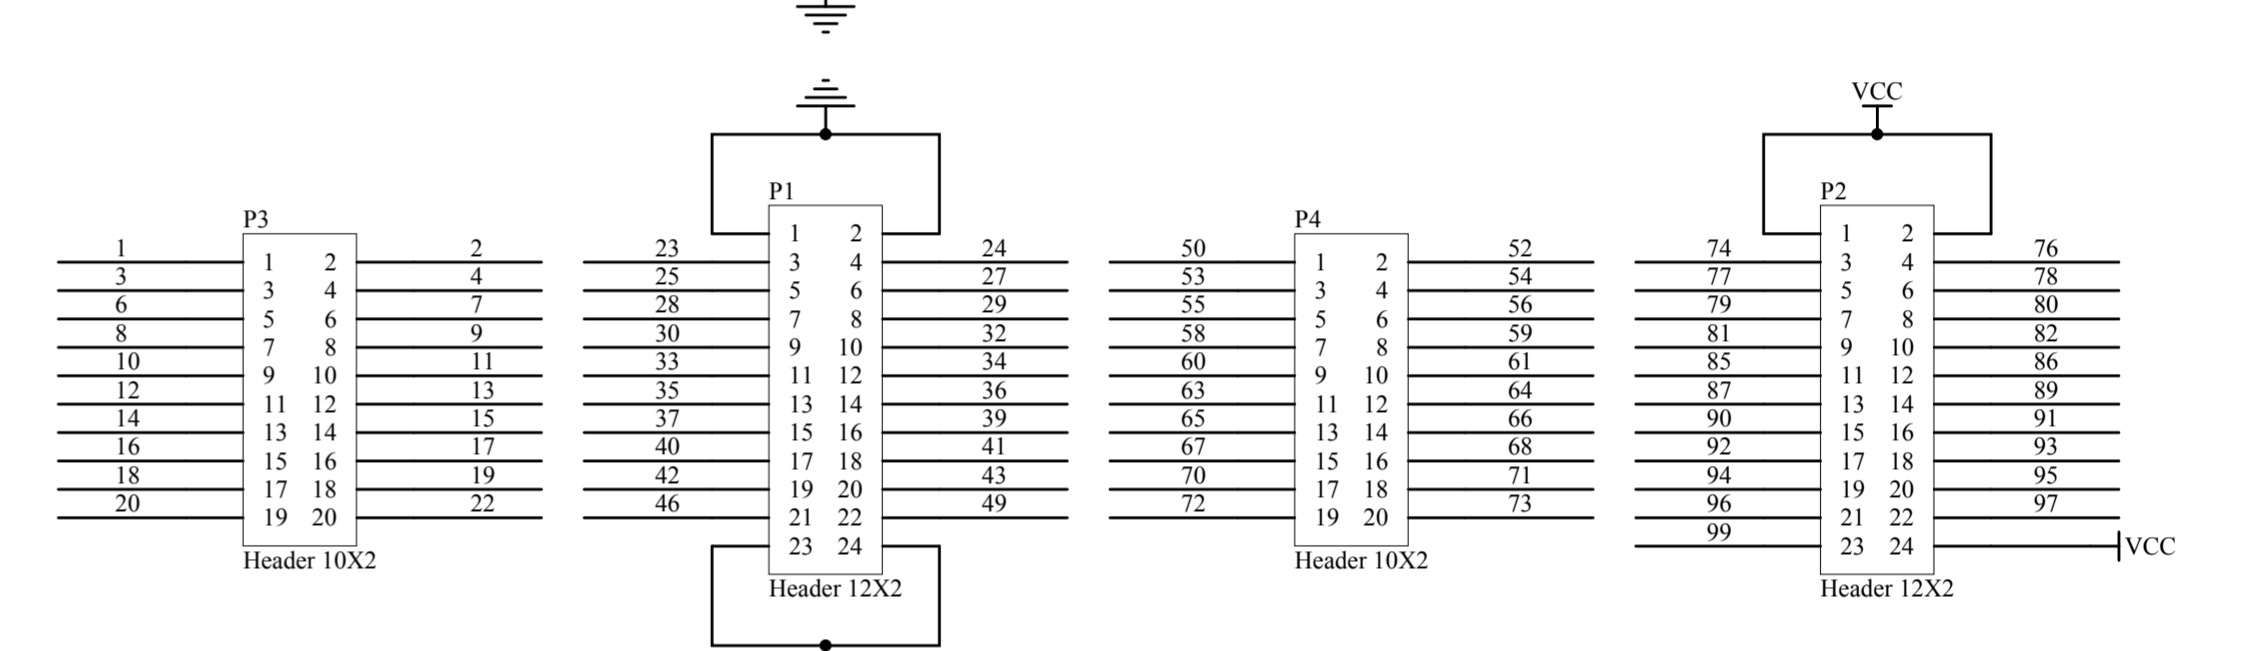

JTAG Programming interface

Title		
Size	Number	Revision
A2		
Date:	17. 3. 2008	Sheet of
File:	C:\Projects\...DB_XC95144XL_TQ100.Sch	Down By: