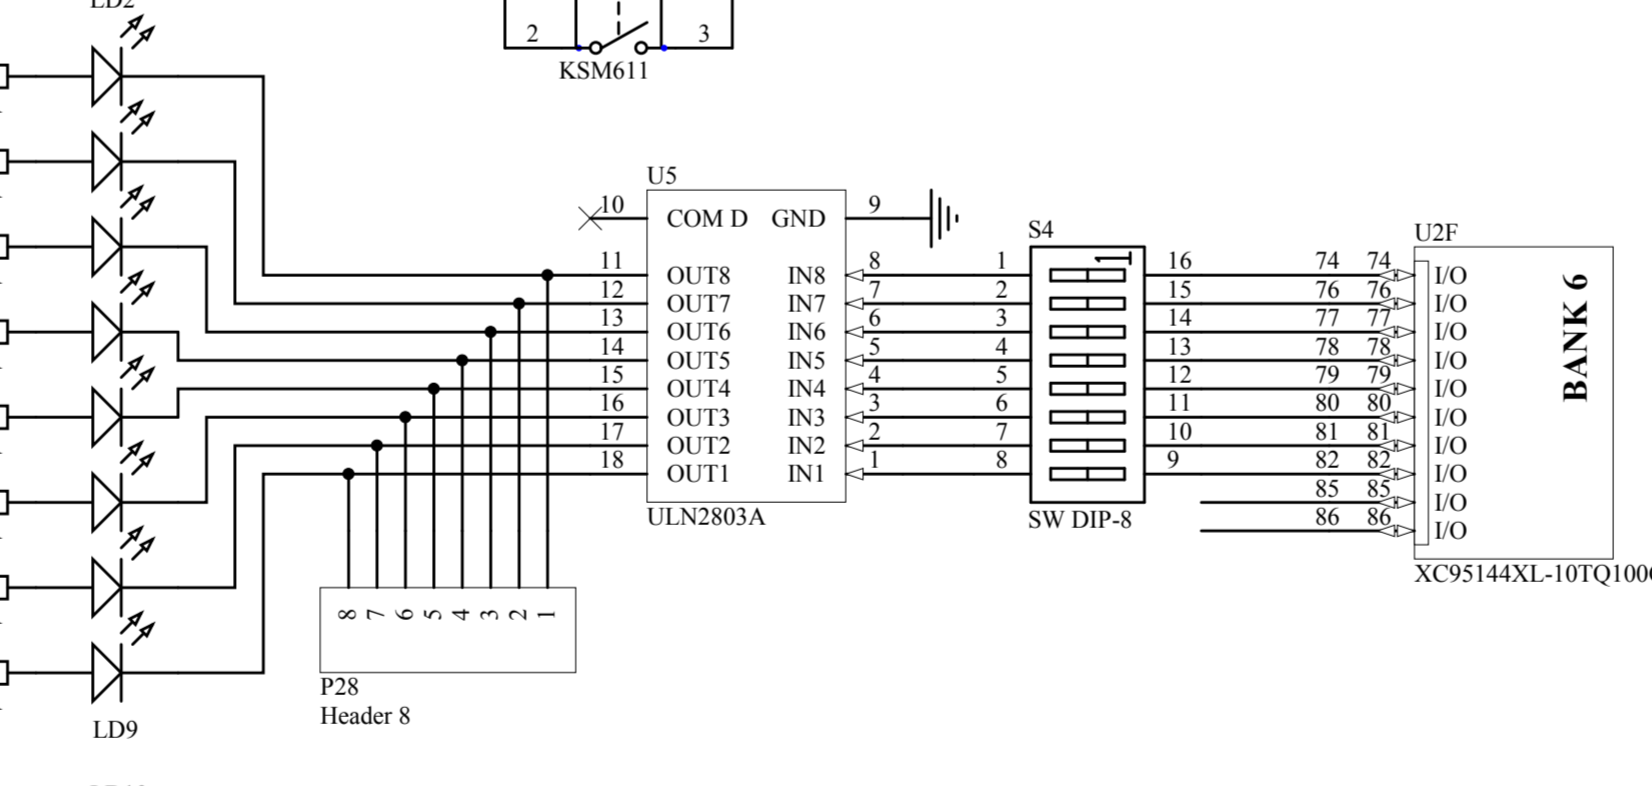

JTAG Programming interface

Title		
Size	Number	Revision
A2		
Date:	17. 3. 2008	Sheet of
File:	C:\Projects\...DB_XC95144XL_TQ100.Sch	Down By: